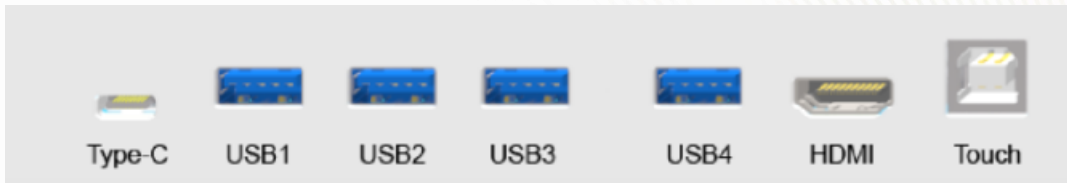

JCHUB JC-H 982 Series Parameter

Interface

Front