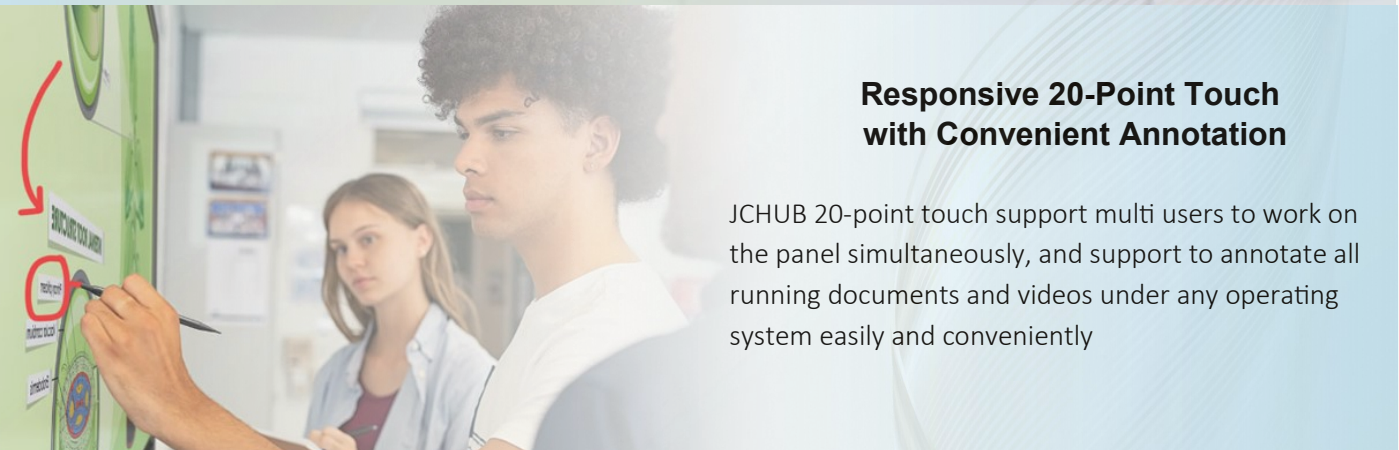

4K Ultra HD Tempered Panel Wireless Screen Mirroring

JCHUB 4K Ultra HD DLED panel display. Built-in Wi-Fi realizes wireless screen mirroring without any cable connection